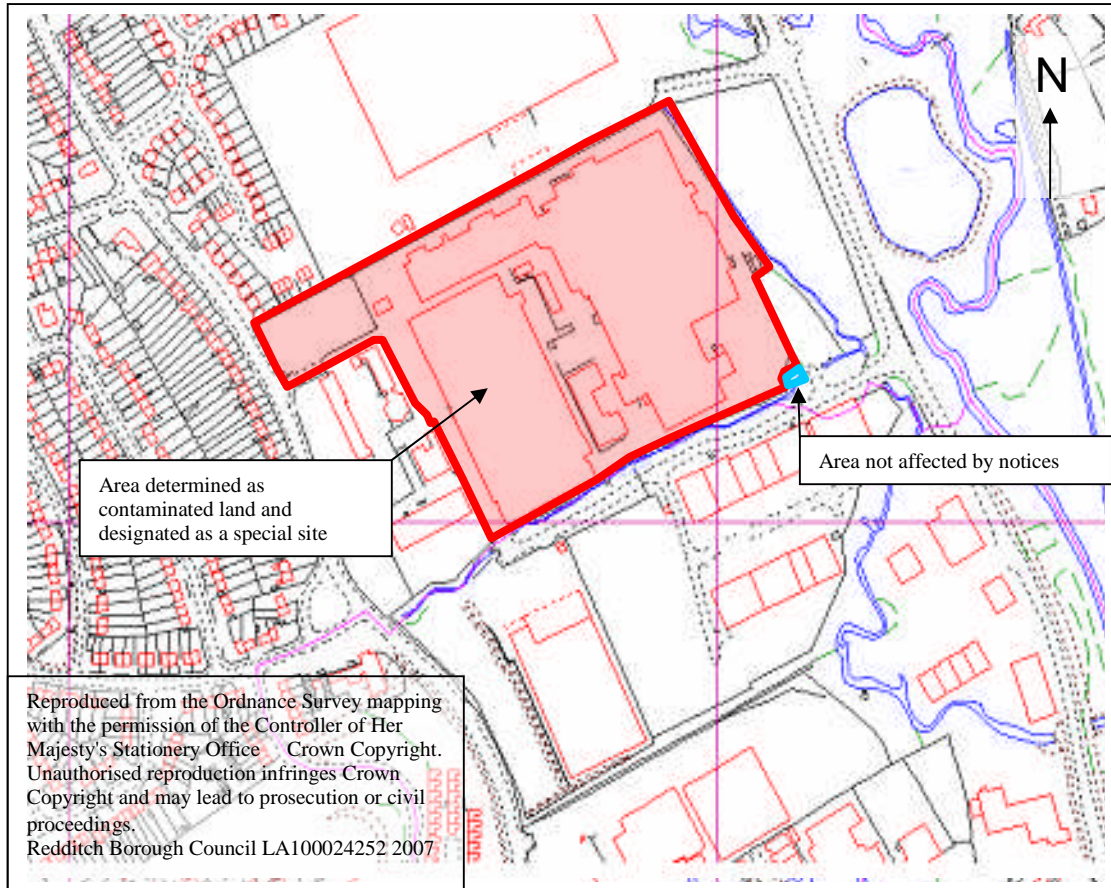

The Site address: B A Tubes, Studley Road, Redditch

DO NOT SCALE